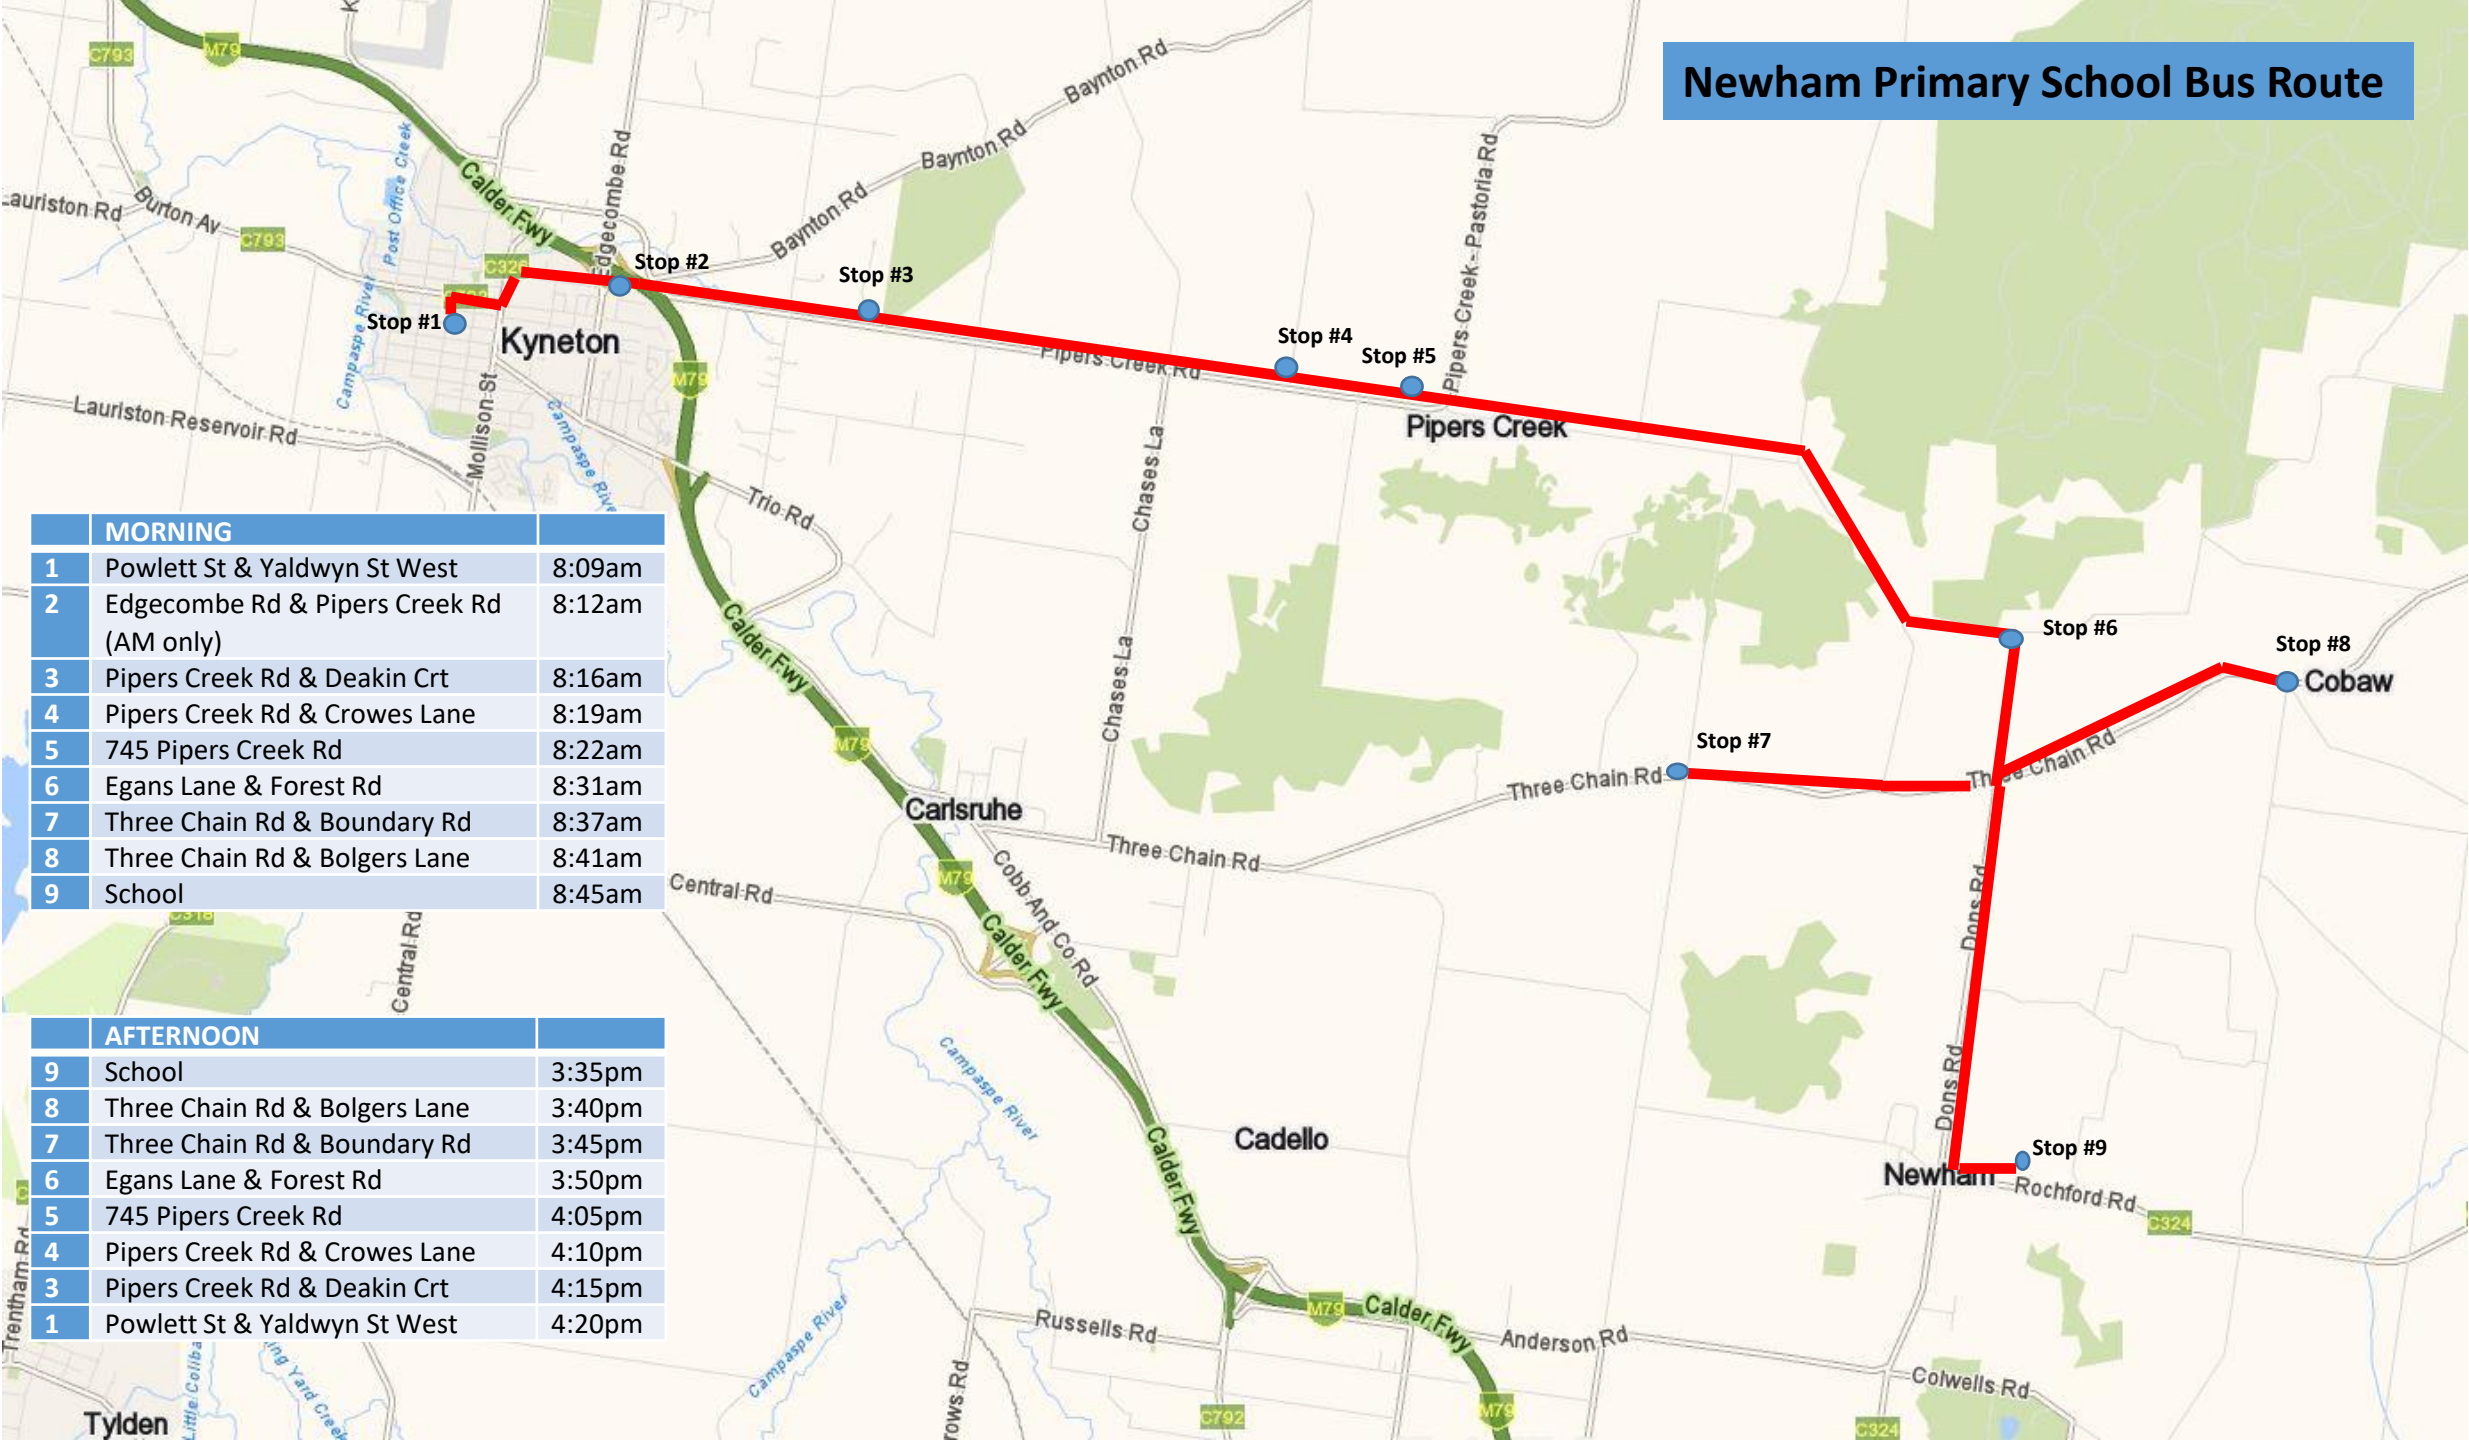

# Newham Primary School Bus Route

| MORNING |  |        |
|---------|--|--------|
| 1       | Powlett St & Yaldwyn St West             | 8:09am |
| 2       | Edgecombe Rd & Pipers Creek Rd (AM only) | 8:12am |
| 3       | Pipers Creek Rd & Deakin Crt             | 8:16am |
| 4       | Pipers Creek Rd & Crowes Lane            | 8:19am |
| 5       | 745 Pipers Creek Rd                      | 8:22am |
| 6       | Egans Lane & Forest Rd                   | 8:31am |
| 7       | Three Chain Rd & Boundary Rd             | 8:37am |
| 8       | Three Chain Rd & Bolgers Lane            | 8:41am |
| 9       | School                                   | 8:45am |

| AFTERNOON |                               |        |
|-----------|-------------------------------|--------|
| 9         | School                        | 3:35pm |
| 8         | Three Chain Rd & Bolgers Lane | 3:40pm |
| 7         | Three Chain Rd & Boundary Rd  | 3:45pm |
| 6         | Egans Lane & Forest Rd        | 3:50pm |
| 5         | 745 Pipers Creek Rd           | 4:05pm |
| 4         | Pipers Creek Rd & Crowes Lane | 4:10pm |
| 3         | Pipers Creek Rd & Deakin Crt  | 4:15pm |
| 1         | Powlett St & Yaldwyn St West  | 4:20pm |